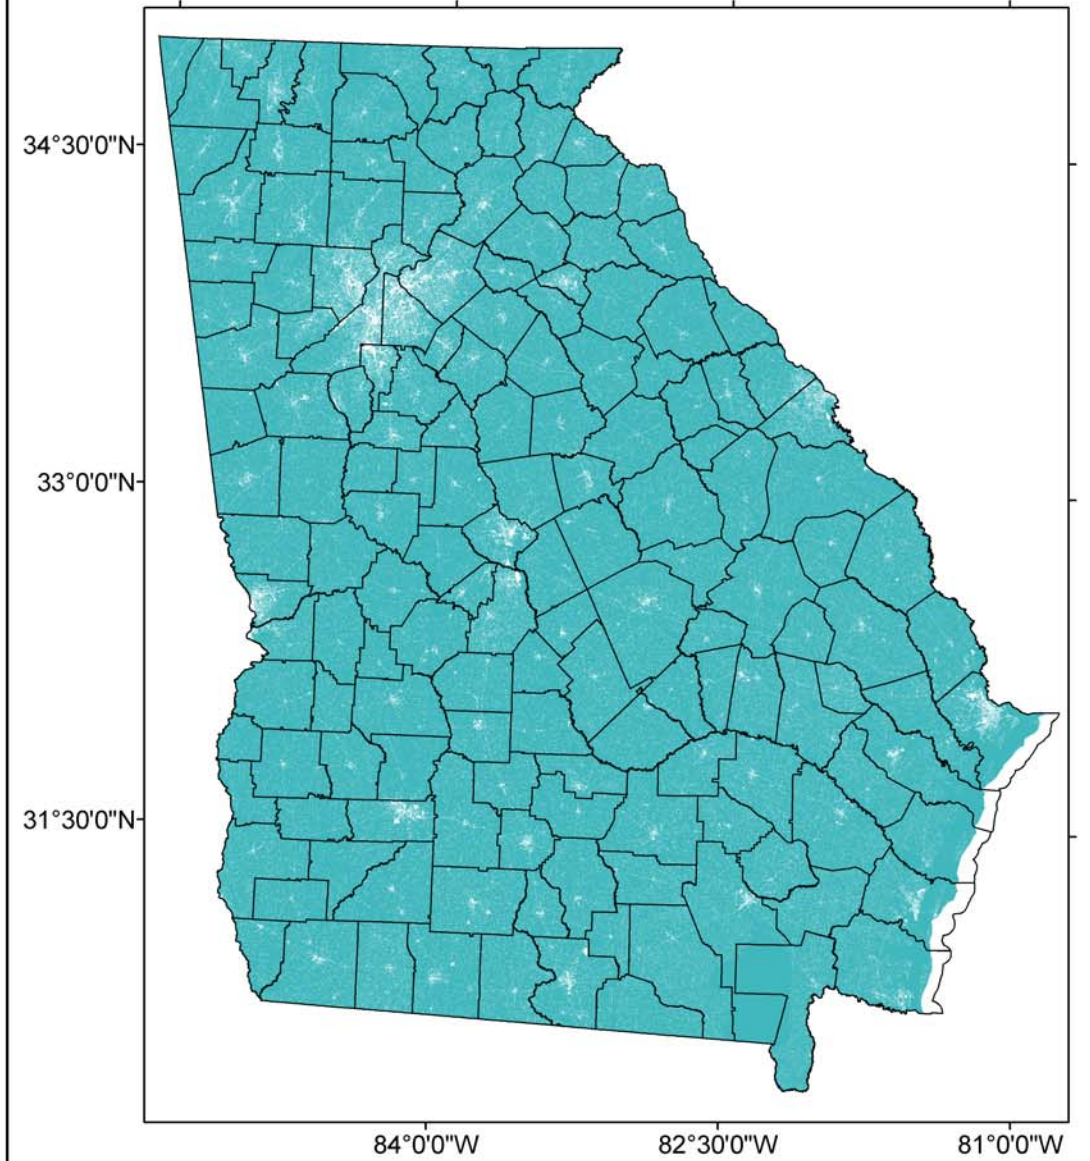

Big Brown Bat
Eptesicus fuscus
AMACC04010

-  Predicted Habitat
-  County Boundary