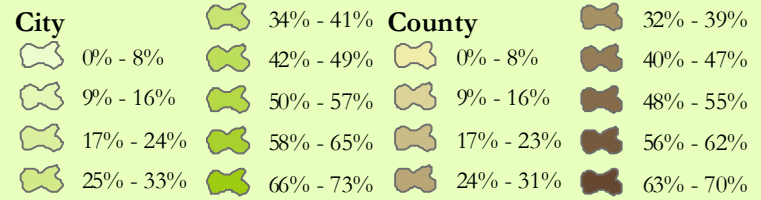

1991

2001

Mississippi - Canopy Cover