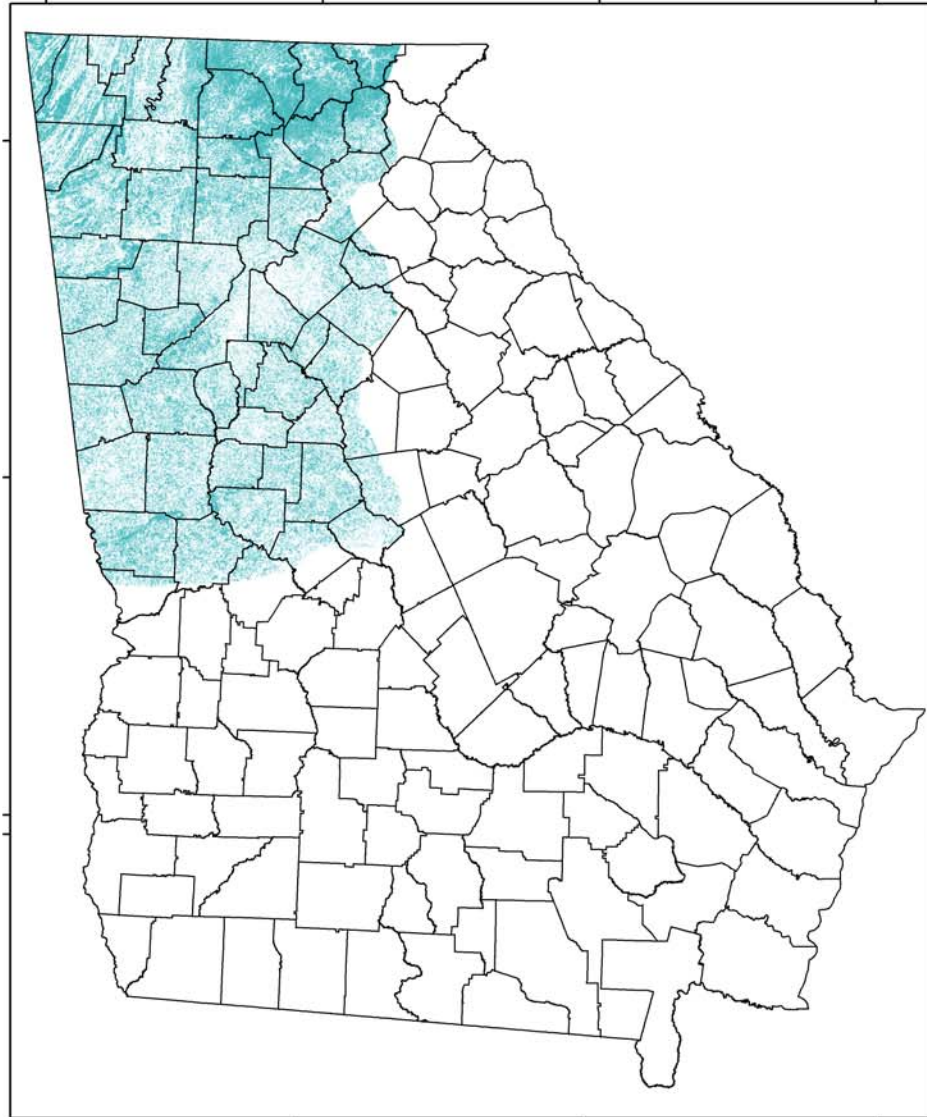

Southern Redback Salamander

Plethodon serratus

AAAAD12160

 Predicted Habitat
 County Boundary

100 50 0 100
 Kilometers