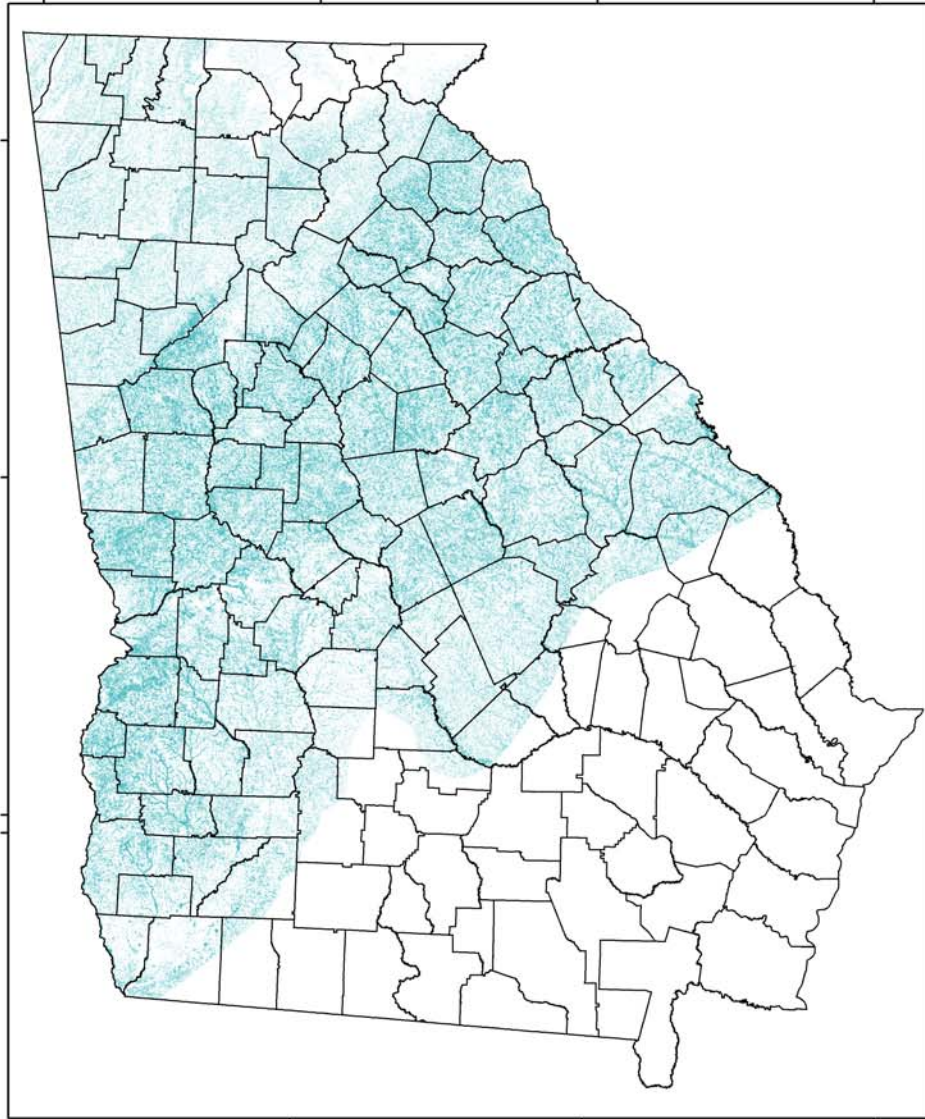

Upland Chorus Frog

Pseudacris feriarum

AAABC05070

 Predicted Habitat
 County Boundary

100 50 0 100
 Kilometers