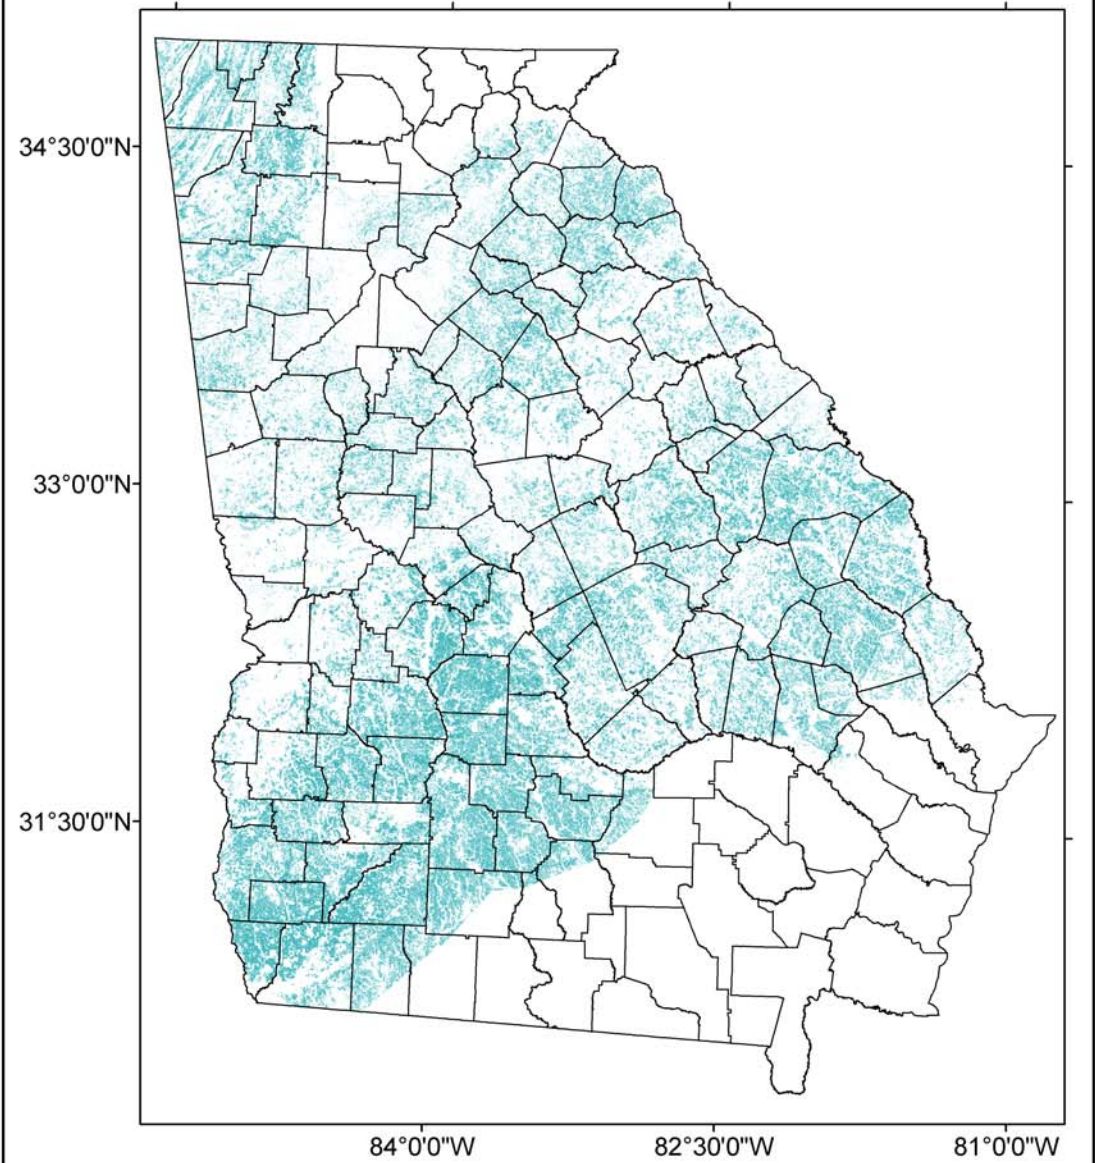

Horned Lark
Eremophila alpestris
ABPAT02010

 Predicted Habitat
 County Boundary