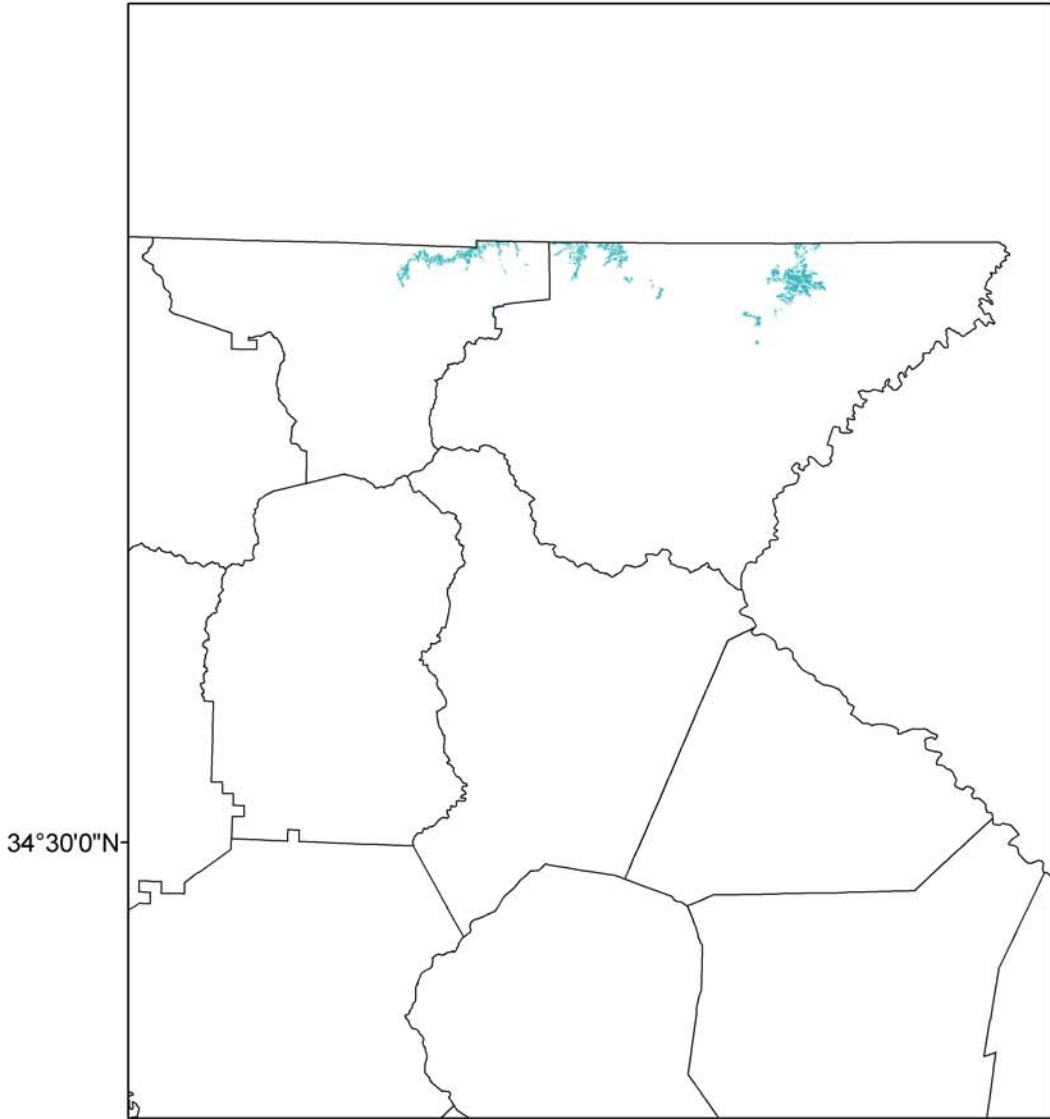

Longtail Shrew

Sorex dispar

AMABA01210

-  Predicted Habitat
-  County Boundary